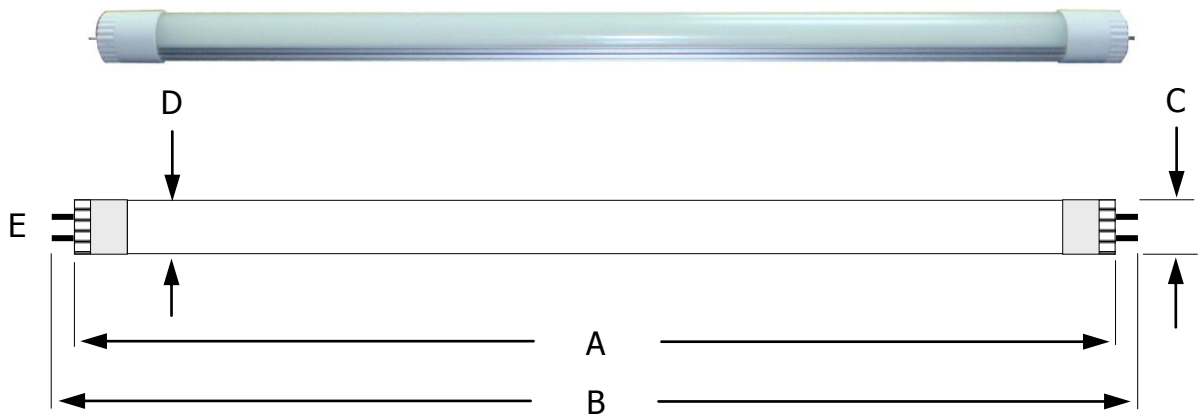

YI-T8-xyyyzz series T8 LED Tube V1.0

(T8 LED 燈管 YI-T8-wwxyy 系列 版本 2.0)

1. Feature 產品特性

- Aluminum Fin heat-sink
鋁鳍片式散熱體
- Low power PLCC3020 LED chip
低功率 PLCC3020 LED 晶片
- Meet traditional G13 socket
符合傳統 G13 燈座
- Energy saving than traditional fluorescent lamps 40%~50%
較傳統燈管節能 40%至 50%
- PC LENS meet 94V0 and Halogen Free, Lead-free
燈罩採用 94V0 防火材質, 無鉛無鹵
- ECO-Friendly. CO2 reduction, Mercury-free, No UV light
符合綠色環保, 減少二氧化碳排放, 無汞污染及無紫外線傷害
- Meet CNS indoor lighting standard, No Flicker
燈光照度符合國家室內照明標準, 不刺眼、不眩光、不閃爍。
- Compliance with CE & FCC standard regulations
符合 CE&FCC 標準

2. Dimension 尺寸

	A	B	C	D	E
4 feet (呎)	1196 mm	1210 mm	30 mm	28 mm	G13

※: Tolerance is according to mechanical drawing unless otherwise noted

成品型號編碼原則

Model No. : YI-T8-xyyyzz

※ T8B = T8 燈管內建電源

※ xx = Length of tube (Feet), (xx can be 0-9, ex. : 02 is 2FT)

※ yy = Power Consumption (watts), (yy can be 0-9, ex. : 08 is 8W)

※ zz = C.C.T zz can be 28, 50, 60 ex: 28 is 2800K

3. Electronic Characteristic 電氣規格

	YI-T8-041060
C. C. T 色溫	6000K
Input Voltage 輸入電壓	110V OR 220V
P. F. (Consumption) 功率因數	>60
LED Q' ty LED 顆數	136PCS
Luminous Flux (lm) 光通量 (流明)	950LM
Power Consumption (W) 消耗功率	10W
Operating Temperature 使用環境溫度	0°~40°